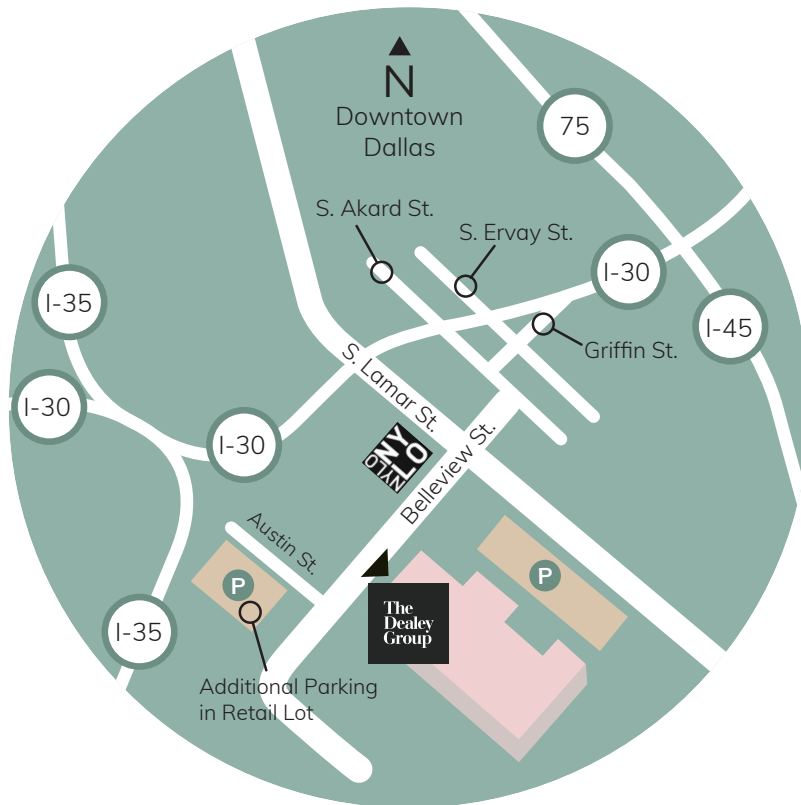

How to find us

Parking

- + The closest lot to our office is located on Austin St. (See Map)
- + Look for signs along Belleview St. for Opening Bell Coffee, Urban Market and The Dealey Group and enter building through the glass double doors
- + Once inside, walk straight ahead and take the first staircase on the right

From DFW Airport (west of Dallas)

- + Take I-30 East to Dallas
- + Veer right to continue on I-30 East Texarkana
- + Exit 458, Lamar St./Griffin St.
- + Take the Lamar St. exit
- + Turn left onto Lamar St.
- + Turn right onto Belleview St.
- + TDG offices 200 meters down Belleview through the glass double doors on the left

From east of Dallas

- + Take I-30 West to Dallas
- + Exit 45, Ervay St. (left exit)
- + You will merge to Griffin St.
- + Continue west on Griffin to Akard St.
- + Turn left onto Akard St.
- + Turn right onto Belleview St., crossing over Lamar St.
- + TDG offices 200 meters past Lamar through the glass double doors on the left

From Love Field Airport

- + Take Mockingbird west to I-35
- + Take I-35 South
- + Veer right to exit 428A, I-30 East Texarkana
- + Exit 458, Lamar
- + Take the Lamar St. exit
- + Turn left onto Lamar St.
- + Turn right onto Belleview St.
- + TDG offices 200 meters down Belleview through the glass double doors on the left